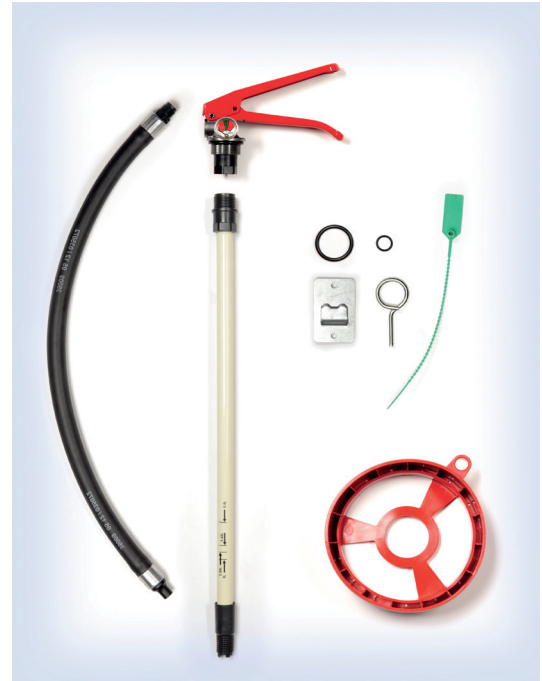

WATER ADDITIVE / WATER SPRAY - Stored Pressure

3ltr-FPRWA3

Part No.	Description
19/51049	Valve assembly less safety pin - 3ltr/6ltr
23/52590	Neck O ring seal (pack of 50)
23/52855	Safety pin (pack of 50)
19/90630	Discharge tube assembly inc adaptor - 3ltr
19/90633	Hose assembly 3ltr
12/50607	Hose O ring seal (pack of 25)
10/50433	Wall bracket
19/51050	Skirt 3ltr - red
3100/17	Additive refill 300ml - 3ltr FPRWA3

WATER ADDITIVE / WATER SPRAY - Stored Pressure

6ltr-FPRWA6

Part No.	Description
19/51049	Valve assembly less safety pin - 3ltr/6ltr
23/52590	Neck O ring seal (pack of 50)
23/52855	Safety pin (pack of 50)
19/90631	Discharge tube assembly inc adaptor - 6ltr
19/90634	Hose assembly 6ltr
12/50607	Hose O ring seal (pack of 25)
10/50433	Wall bracket
23/53056	Skirt 6ltr - red
3101/17	Additive refill 600ml - 6ltr FPRWA6